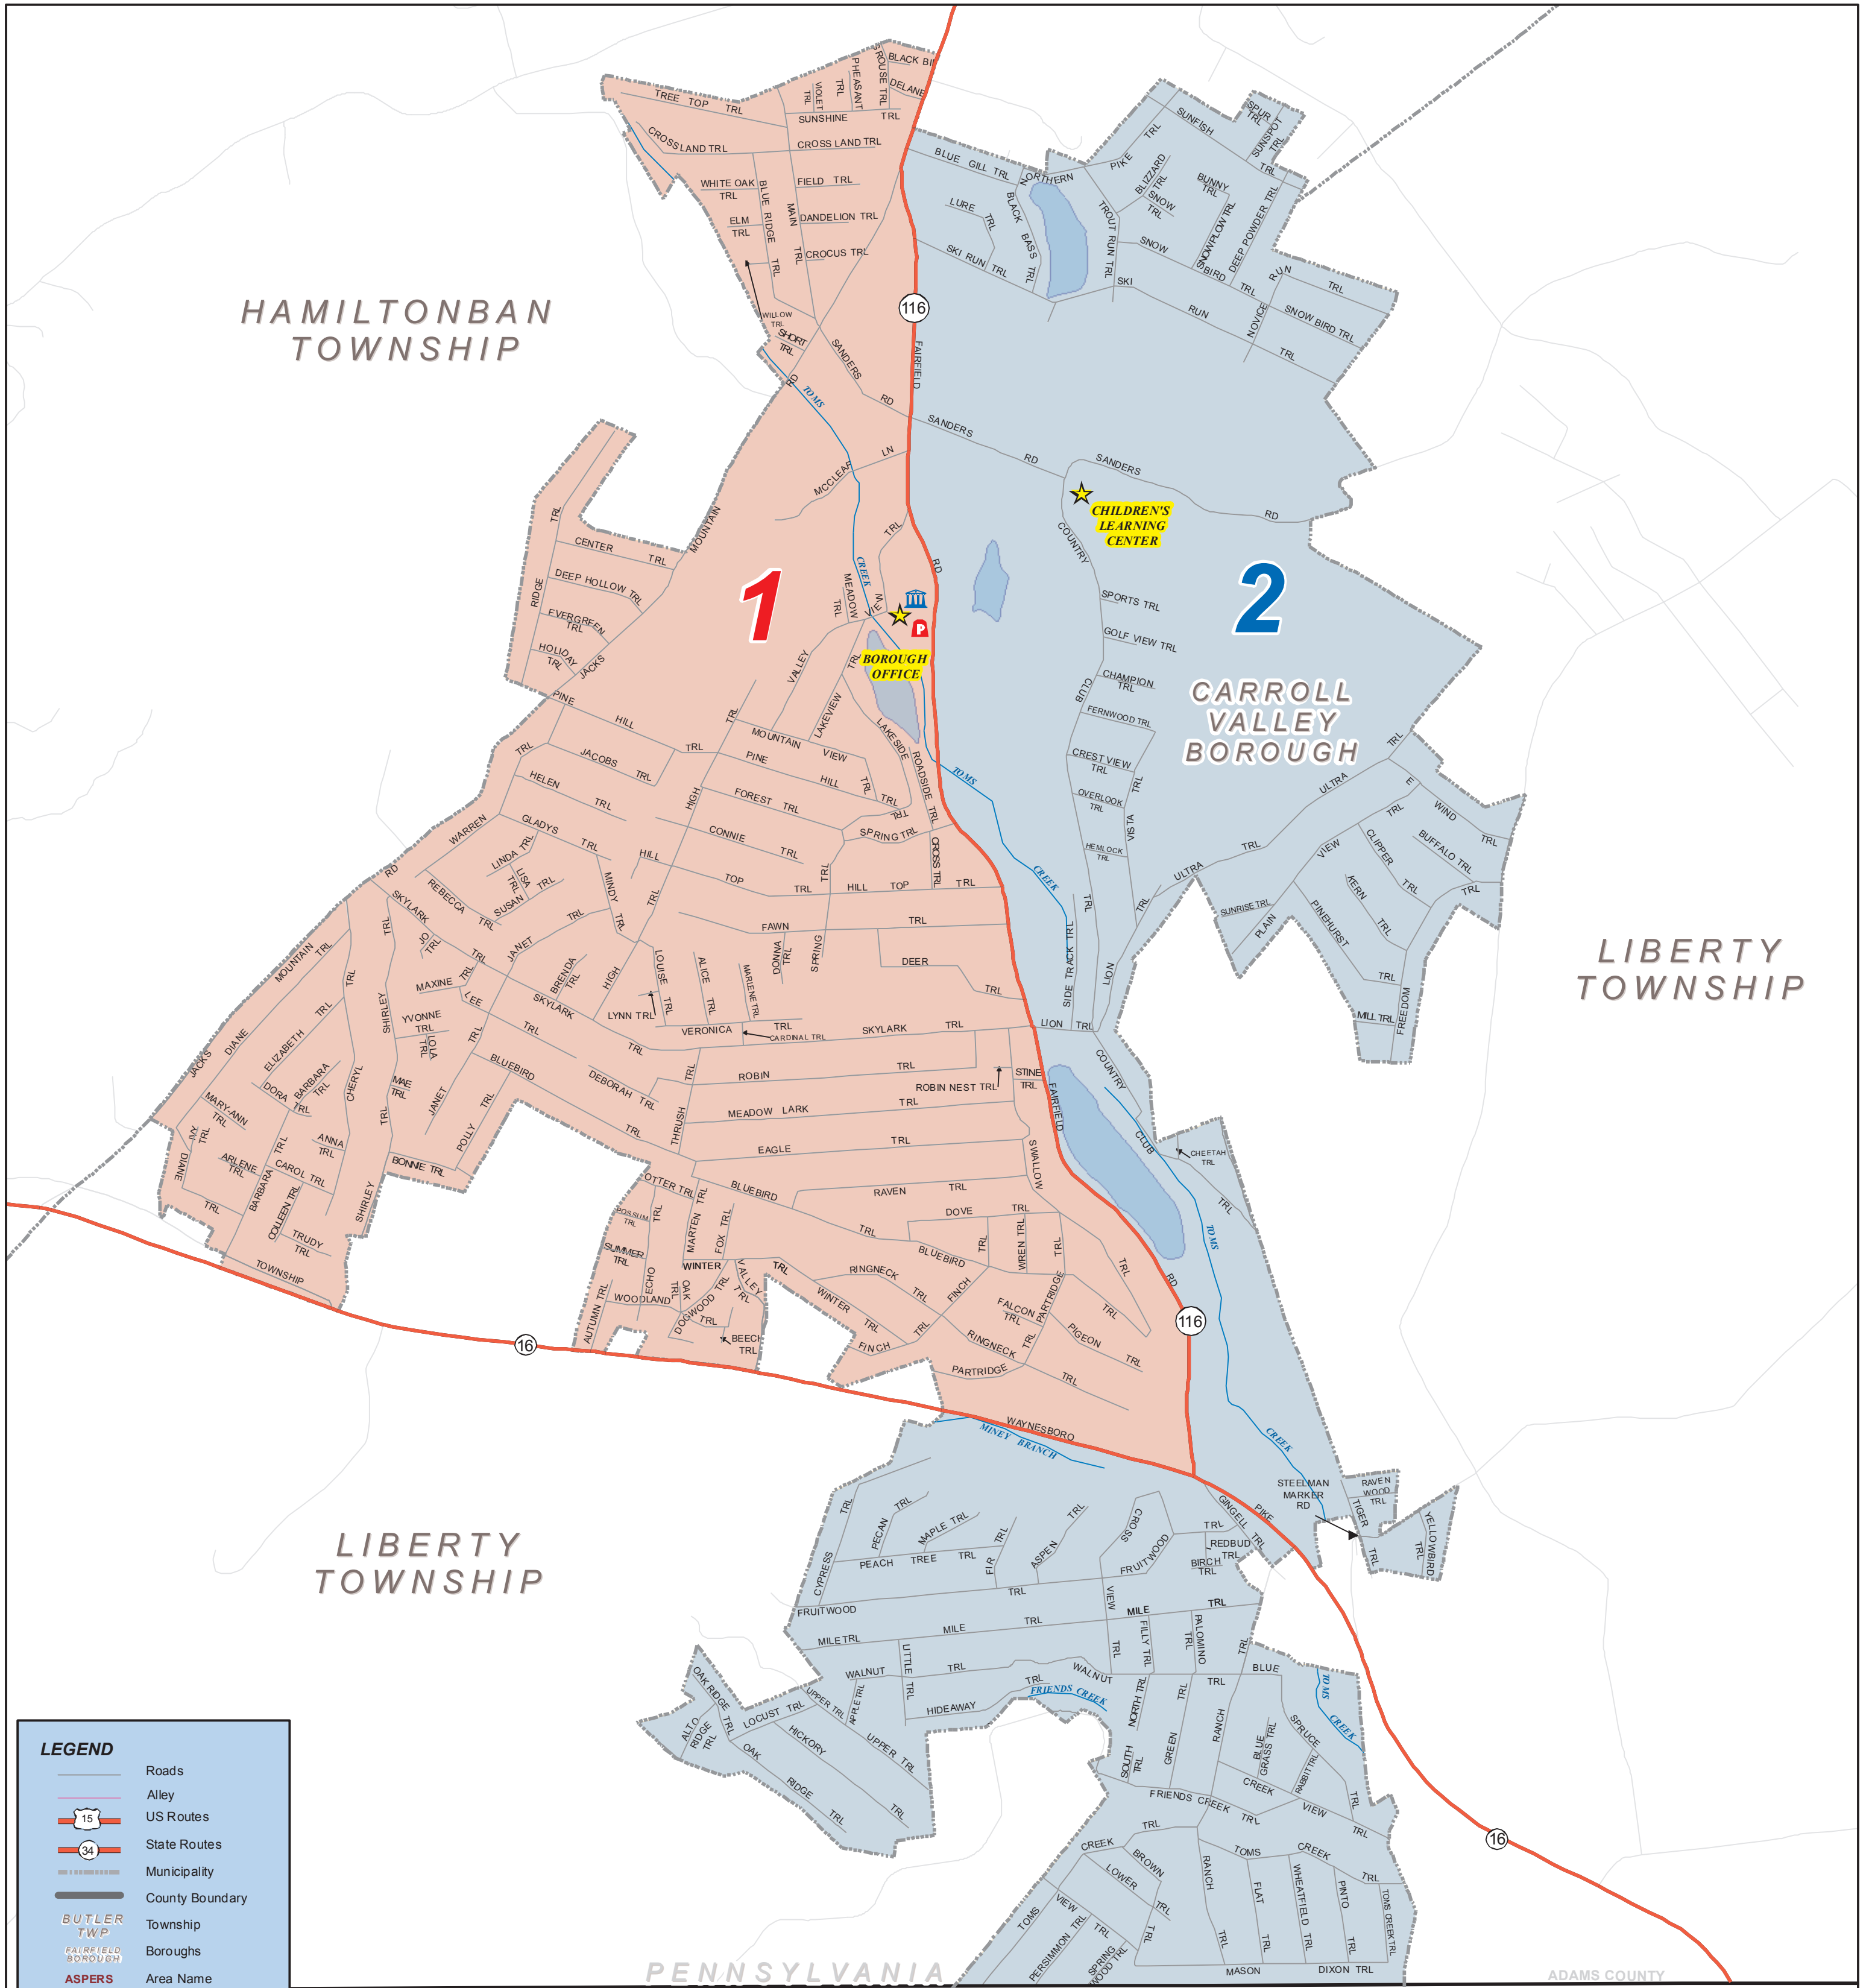

CARROLL VALLEY BOROUGH Proposed Voting Districts

LEGEND

- Roads
- Alley
- US Routes
- State Routes
- Municipality
- County Boundary
- BUTLER TWP Township
- FAIRFIELD BOROUGH Boroughs
- ASPERS Area Name
- HIDDEN PINES Subdivision
- School Building
- Municipal Building
- Police Station
- Fire Station
- Streams
- Railroad
- Polling Places