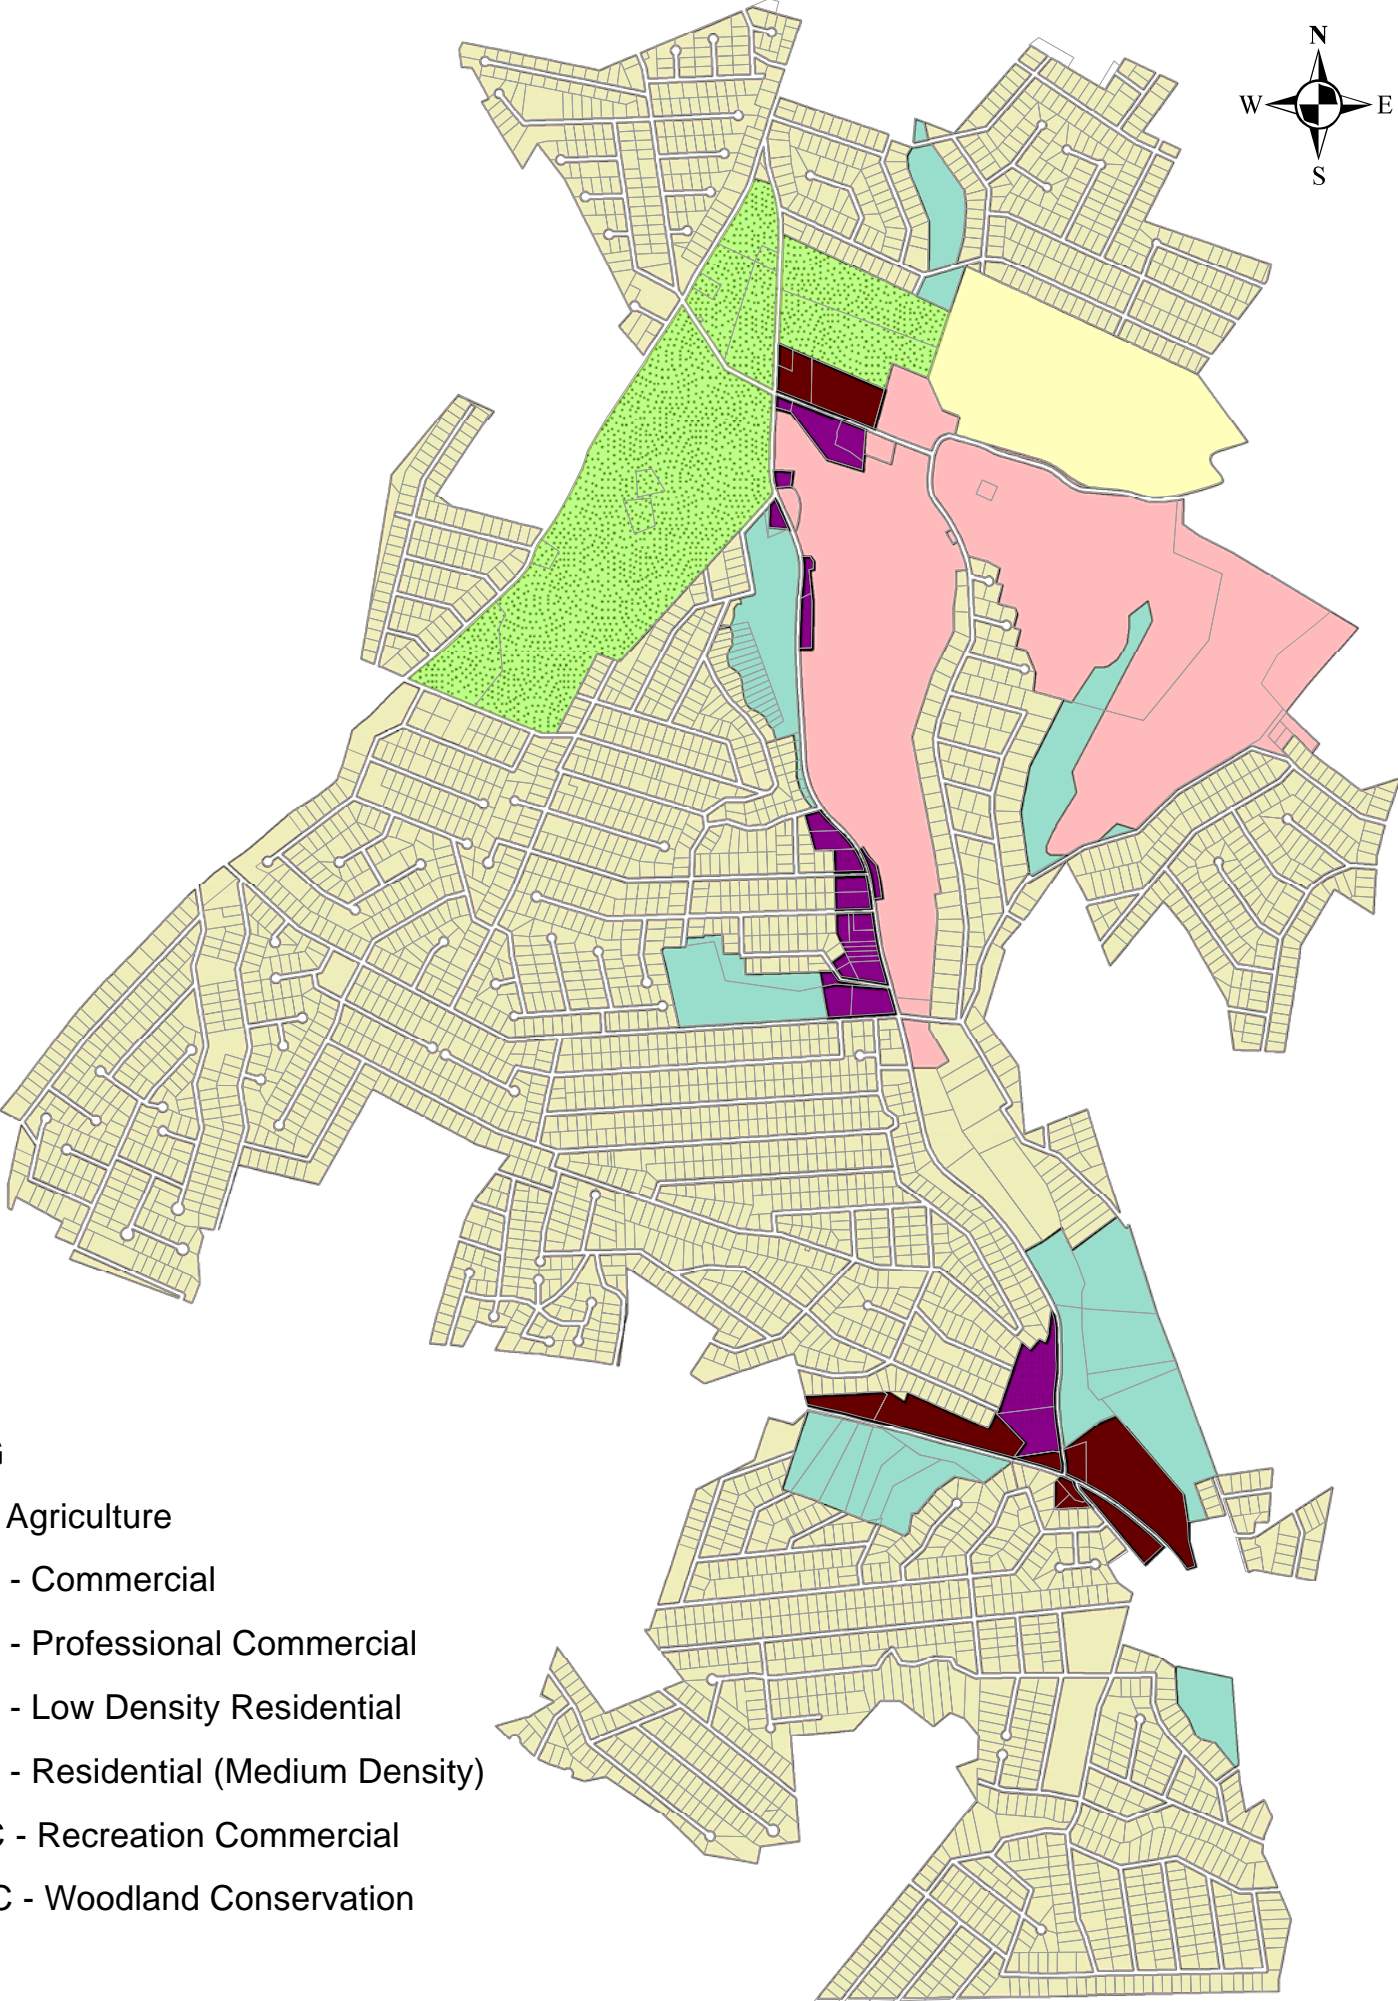

Carroll Valley Borough Zoning Map

ZONING

-  A - Agriculture
-  C1 - Commercial
-  C2 - Professional Commercial
-  R1 - Low Density Residential
-  R2 - Residential (Medium Density)
-  RC - Recreation Commercial
-  WC - Woodland Conservation